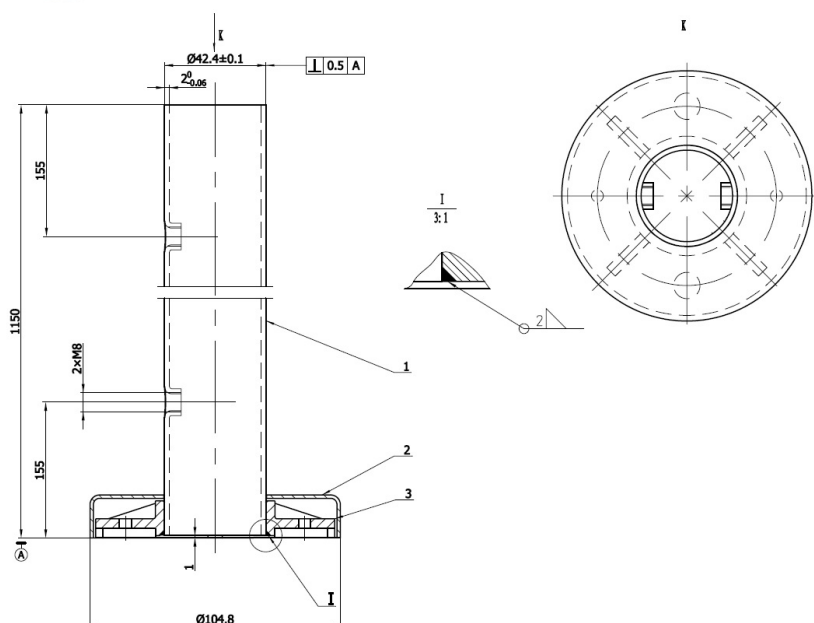

PRODUCT SHEET

Description:

End Baluster SS316 Brushed, $\varnothing 42,4 \times 2 \times 1150$ mm, 2 Holes One Side

Item number:

22.10.411-0

Units	Box	Carton	HS Code	Barcode
Pcs.	2	6	8302419000	
				5704866108621

SISO A/S

Mileparken 11
DK-2740 Skovlunde
Denmark
VAT: DK 24786013

Phone +45 45 830 900

www.siso.dk
siso@siso.dk

Danske Bank
Nytorv Branch
Copenhagen
SWIFT: DABADKKK

Account no.
4180 3112 112936
IBAN Account
DK7230003112112936